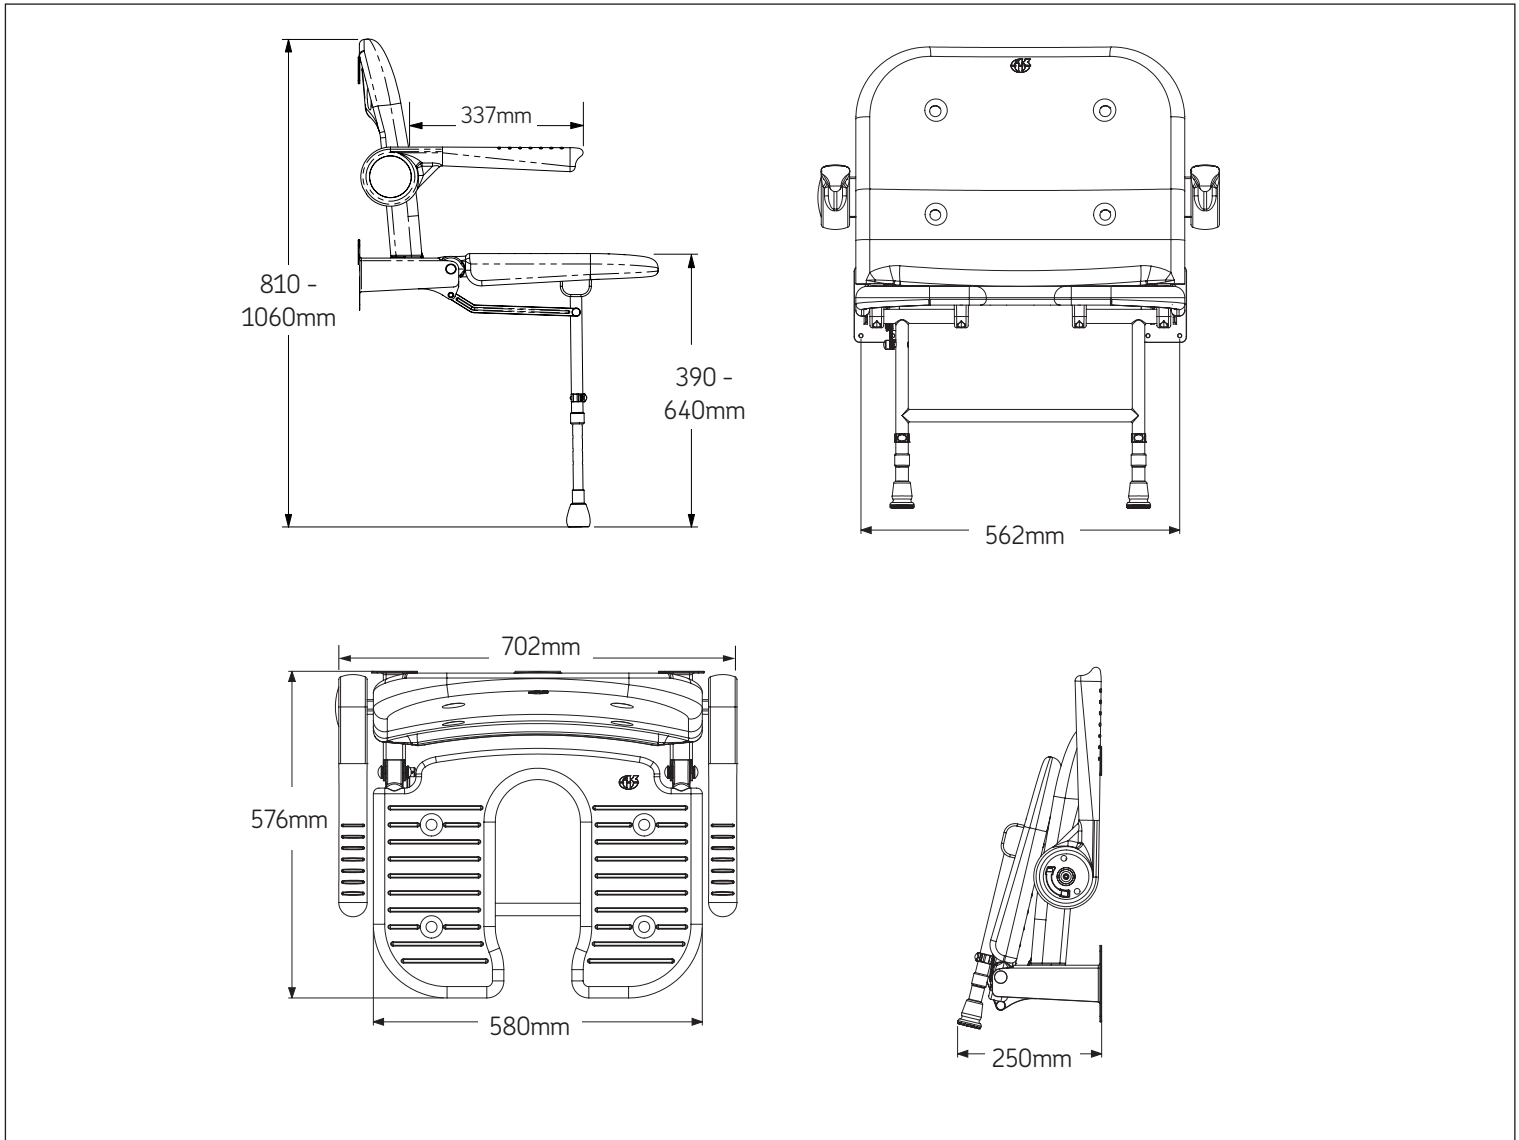

- Benefits:**
- Designed in consultation with occupational therapists, end users and installers
  - Adjustable for comfort, with seat heights of between 390–640mm (provided by two sets of legs supplied as standard)
  - Sturdy design, carries weight up to 254kg/40 stone
  - Independent folding arms make it suitable for side transfers
  - + or - 13mm fine adjustment to support leg to allow for gradient in floor

## Product Specification:

- Maximum weight limit 254kg / 40 stones
- Blue pad option available to offer high contrast seating for visually impaired users
- Quality tested to BS EN 12182:1998 & BS EN 12727:2000

**Dimensions:**

**Product Codes:**

Seat colour	Arm colour	Product code
White	Blue	04150
Blue padded	Blue	04150P
Grey padded	Grey	04250P
Accessories		
Blue spare horseshoe seat cushion		04185
Grey spare horseshoe seat cushion		04285