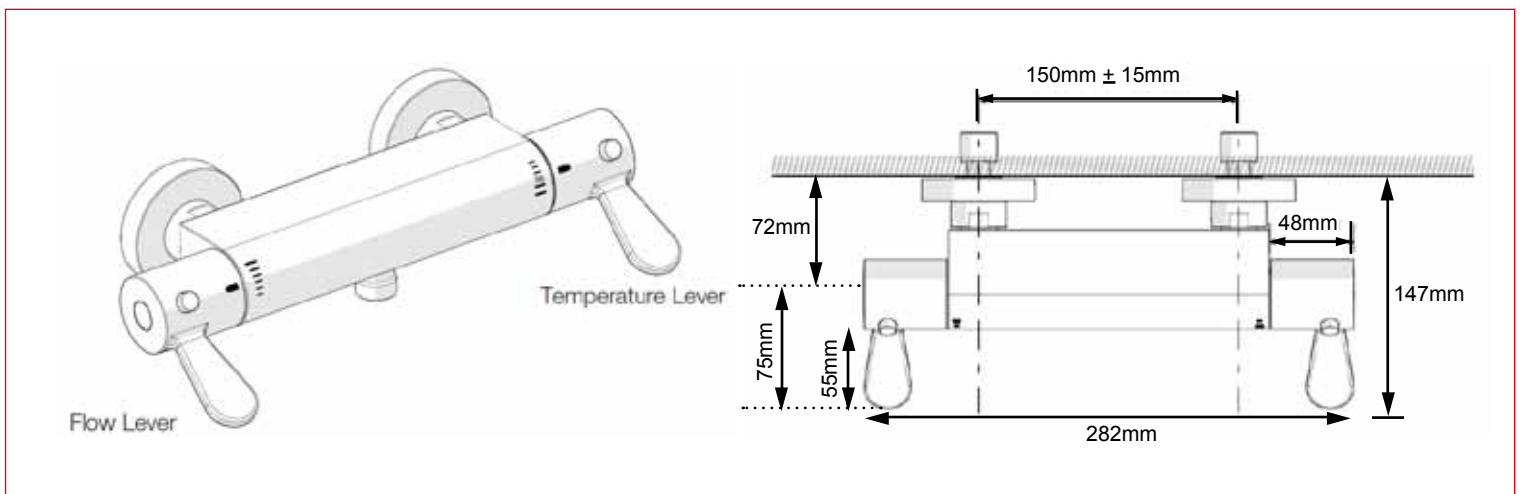

**Product Overview:** Easy to use Thermostatic bar mixer shower in chrome finish

- Features:**
- Reliable thermostatic performance supported by TMV3 approval
  - Brass body with chrome finish
  - Dual Independently operated flow and temperature controls
  - Supplied with 2m chrome hose, 1m chrome riser rail and easy clean chrome headset
  - Chrome soap dish included to keep all showering products easily accessible
  - Wall bracket provided offering flexible shower head positioning
  - Shower head has 3 adjustable spray patterns
  - Paddle operating levers
  - Integral double check valves ensures the elimination of backflow
  - Bottom outlet

**Guarantee & Certification:**

**Product Specification:**

**Water Pressure:** Min: 0.2 bar Max: 5 bar  
**Dimension for Fitting:** 150mm inlet centres  
**Water Entry:** Back  
**Inlet Connectors:** 3/4" BSP  
**Max Static Pressure:** 10 Bar  
**Valve Type:** Bar Valve with dual Independent thermostatic and flow control  
**Approvals:** TMV3, (BSEN1111:1999 BSEN1287:1999)  
**Max Pre-Set Temperature:** 41°C  
**Approx ECO Flow:** 7 - 8.5 litres per minute (when tested at 3 bar)

Both the temperature and flow rates are limited by the override buttons on the levers, however these rates can be altered to suit client preference at the commissioning stage of installation.

**Dimensions:**