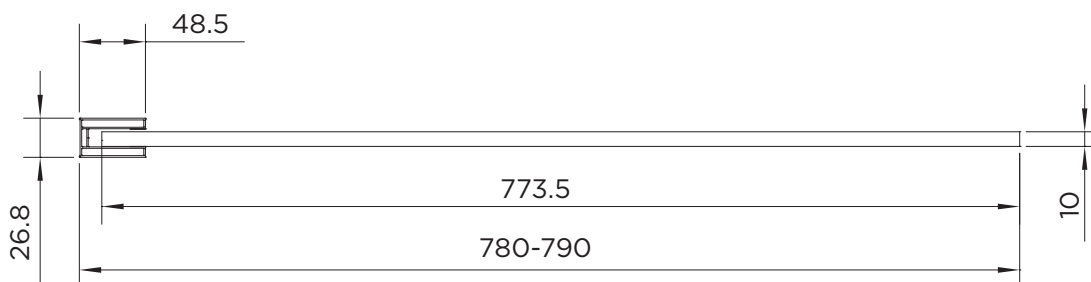

## wetroom 10

RANGE	WETROOM 10
PRODUCT	WETROOM
CODE	AQ8412S
SIZE	800
PROFILE COLOUR	SILVER
GLASS THICKNESS	10
GLASS FINISH	CLEAR
GLASS TREATMENT	CLEAN & CLEAR™
HEIGHT	2000
ADJUSTMENT IN RECESS	780-790
ADJUSTMENT WITH SIDE PANEL	N/A
OPTIONAL FLIPPER PANEL	YES
APERTURE	N/A
GUARANTEE	LIFETIME
CE	YES/EN14428
GLASS BS EN	EN12150-1T
PROFILE MATERIAL	ALUMINUM/6463#
HANDLE MATERIAL	N/A
HINGE MATERIAL	N/A
QUICK RELEASE ROLLERS	N/A
GLASS PANEL SIZE	773.5
MOVING PANEL SIZE	N/A
PRODUCT HAND	UNIVERSAL
PRODUCT WEIGHT	43KG
PACKAGED DIMENSIONS	2120x880x60
BARCODE	5031978044142

All measurements in mm and are nominal