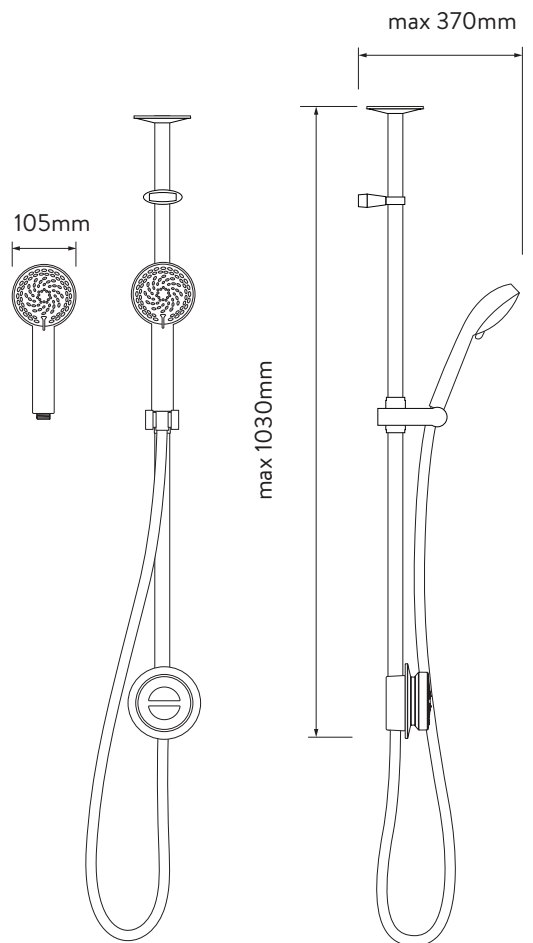

AQUALISA

QZD.A1.EV.
DVBTX.18

QUARTZ™ SMART DUAL OUTLET EXPOSED

WITH ADJUSTABLE HEAD AND BATH OVERFLOW FILLER - HP/COMBI

DIMENSIONAL DRAWINGS

CONTROLLER

BATH OVERFLOW FILLER

PROCESSOR

DIVERTER