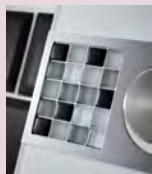

FEATURES AND PRICES

Aqualisa Sassi™ Electric

YOUR COLOUR.
YOUR CHOICE.

- Supplied with white mosaic tile inlays as standard
- 4 alternative colour upgrades available

KEY FEATURES

- 1 Easy clean nozzles
- 2 Easy click spray selector
- 3 Anti-twist hose connector
- 4 Chrome pinch grip slider
- 5 Gel hanger
- 6 Deluxe chrome hose – length 1.25m
- 7 Luxury white glass fascia
- 8 Brushed stainless steel easy glide temperature control
- 9 Sensory touch start/stop control
- 10 Interchangeable coloured tile inlays

Mosaic tile inlays

- Sassi Black SSE002
† £21.00 £25.20 inc. VAT
- Sassi Blue SSE003
† £21.00 £25.20 inc. VAT
- Sassi Pink SSE004
† £21.00 £25.20 inc. VAT
- Sassi Stone SSE005
† £21.00 £25.20 inc. VAT

Mosaic tile inlay options

Colour options

Sassi White

Sassi Black

Sassi Blue

Sassi Pink

Sassi Stone

Shower head

Aqualisa Sassi Electric showers feature:
105mm Harmony
Electric shower head