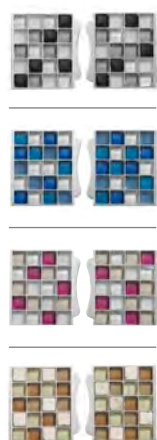

FEATURES AND PRICES

Aqualisa Sassi™ Electric

YOUR COLOUR.
YOUR CHOICE.

- Supplied with white mosaic tile inlays as standard
- 4 alternative colour upgrades available

KEY FEATURES

- 1 Easy clean nozzles
- 2 Easy click spray selector
- 3 Anti-twist hose connector
- 4 Chrome pinch grip slider
- 5 Gel hanger
- 6 Deluxe chrome hose – length 1.25m
- 7 Luxury white glass fascia
- 8 Brushed stainless steel easy glide temperature control
- 9 Sensory touch start/stop control
- 10 Interchangeable coloured tile inlays

AQUALISA SASSI Electric

AVAILABLE IN
WHITE
CHROME

Aqualisa Sassi Electric shower with adjustable head and white mosaic tile inlays

- 8.5kW SSE8521
† £358.00 £429.60 inc. VAT
- 9.5kW SSE9521
† £383.00 £459.60 inc. VAT
- 10.5kW SSE10521
† £408.00 £489.60 inc. VAT

Mosaic tile inlays

- Sassi Black SSE002
† £21.00 £25.20 inc. VAT
- Sassi Blue SSE003
† £21.00 £25.20 inc. VAT
- Sassi Pink SSE004
† £21.00 £25.20 inc. VAT
- Sassi Stone SSE005
† £21.00 £25.20 inc. VAT

Mosaic tile inlay options

Colour options

Sassi White

Sassi Black

Sassi Blue

Sassi Pink

Sassi Stone

Shower head

Aqualisa Sassi Electric showers feature:
105mm Harmony
Electric shower head