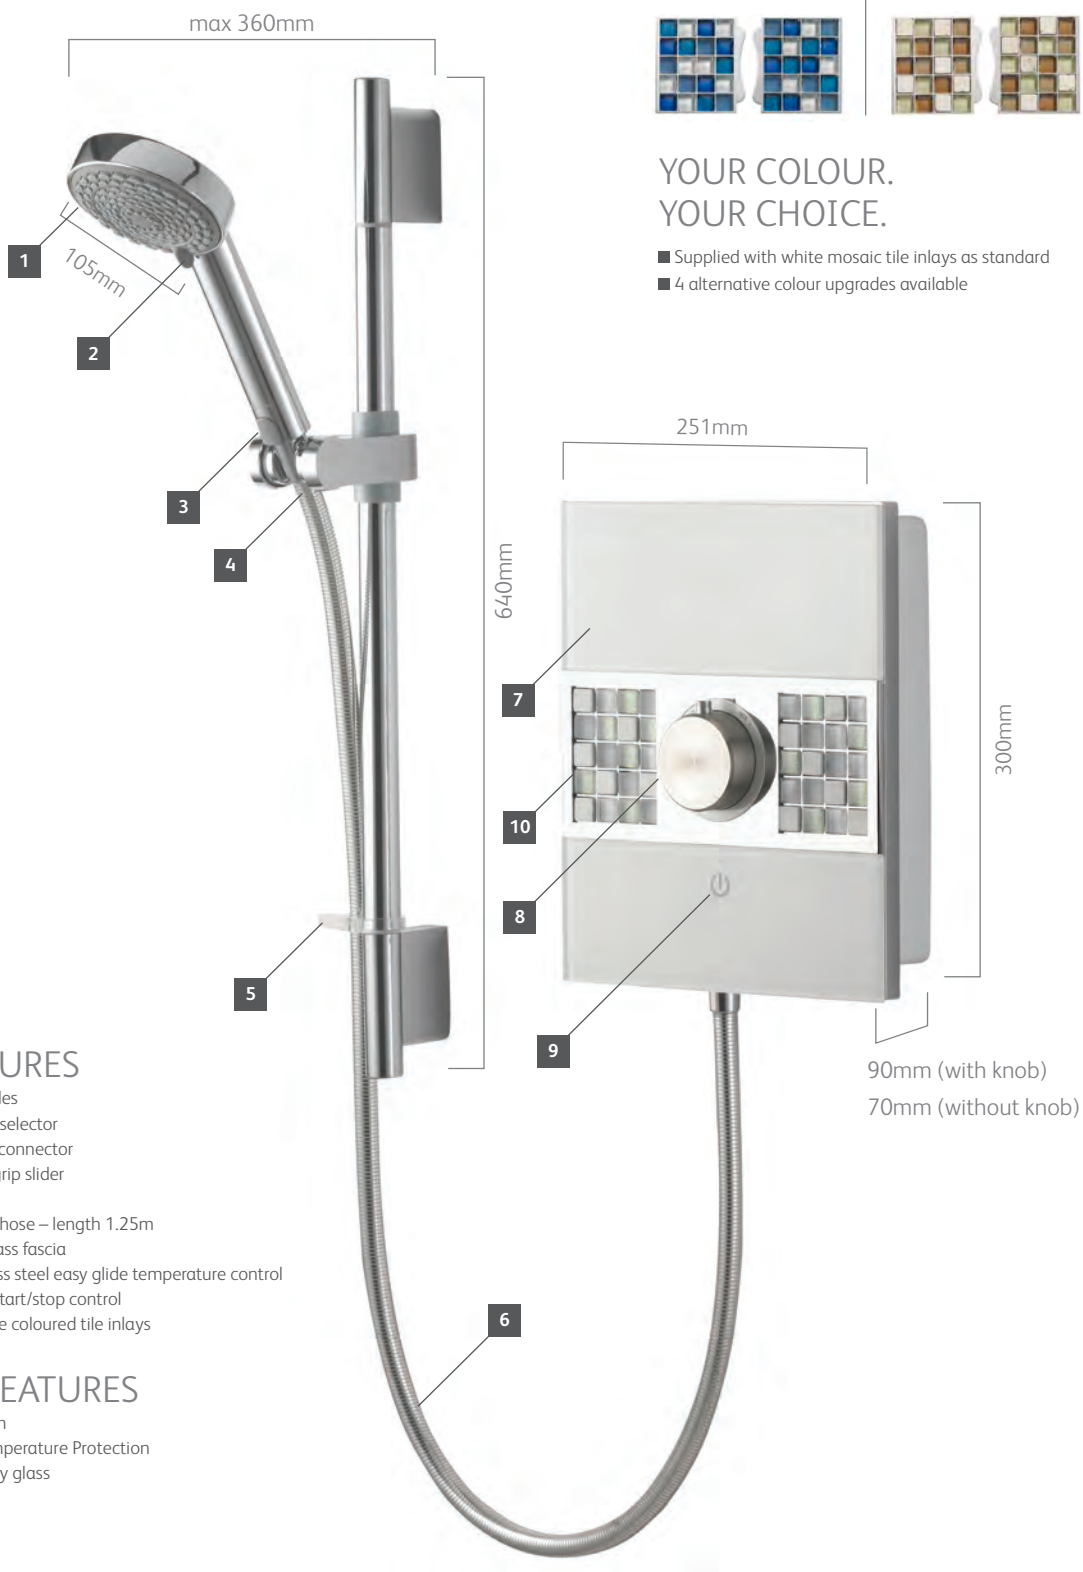

FEATURES AND PRICES

Aqualisa Sassi™ Electric

YOUR COLOUR.
YOUR CHOICE.

- Supplied with white mosaic tile inlays as standard
- 4 alternative colour upgrades available

KEY FEATURES

- 1 Easy clean nozzles
- 2 Easy click spray selector
- 3 Anti-twist hose connector
- 4 Chrome pinch grip slider
- 5 Gel hanger
- 6 Deluxe chrome hose – length 1.25m
- 7 Luxury white glass fascia
- 8 Brushed stainless steel easy glide temperature control
- 9 Sensory touch start/stop control
- 10 Interchangeable coloured tile inlays

SAFETY FEATURES

- Phased shutdown
- Unique Over Temperature Protection
- Toughened safety glass

Product measurements are for guidance only. Please refer to installation guides for installation requirements.

AQUALISA SASSI Electric

AVAILABLE IN
WHITE
CHROME

Aqualisa Sassi Electric shower with adjustable head and white mosaic tile inlays

- 8.5kW SSE8521
† £358.00 £429.60 inc. VAT
- 9.5kW SSE9521
† £383.00 £459.60 inc. VAT
- 10.5kW SSE10521
† £408.00 £489.60 inc. VAT

Colour options

Sassi White

Sassi Black

Sassi Blue

Sassi Pink

Sassi Stone

Shower head

Aqualisa Sassi Electric showers feature:
105mm Harmony
Electric shower head