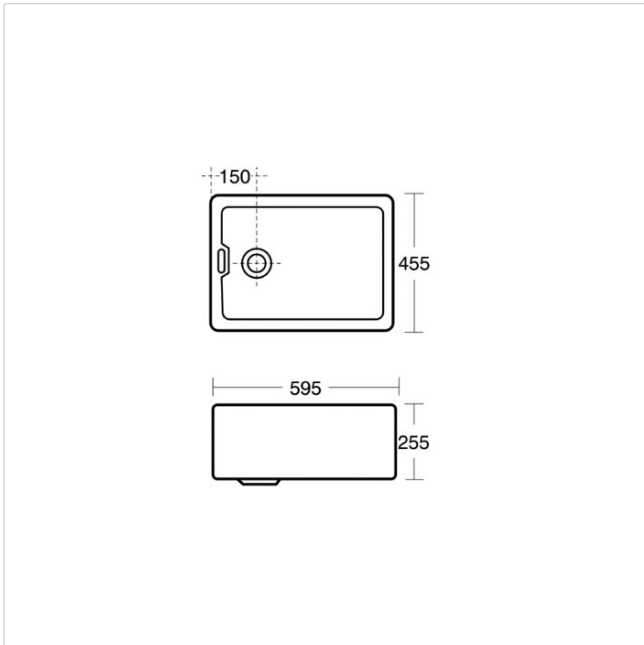

Belfast Sink 60x46 Boxed

Illustrated

- S5803** Belfast sink 60 x 46 x 26cm (boxed)
S9219 Brackets build-in Aluminium alloy, 405mm overall, 355mm stud (pair)
S8725 Waste 1½" slotted strainer waste, 80mm tail

Configuration options

- S9250** Leg 650mm stainless steel with screw to wall Aluminium alloy bearer, 405mm overall, 355mm stud (pair).
S5835 Belfast drainer plain 61 x 46cm reversible, for sinks at least 455mm wide
S8769 Waste 1½" slotted waste, chain and plug, screw stay, 90mm tail

Material

Fine Fireclay

Special Notes

Dimensions of fireclay & ceramic sinks may vary due to natural shrinkage in the manufacturing process, installers are advised not to pre-cut worktops before receipt of sink

Weights

- S5803 47.08KG
S9219 2.00KG
S8725 0.33KG

Colours

White (01)

Frequently used applications

- Hotels Office
Pubs and Clubs Residential