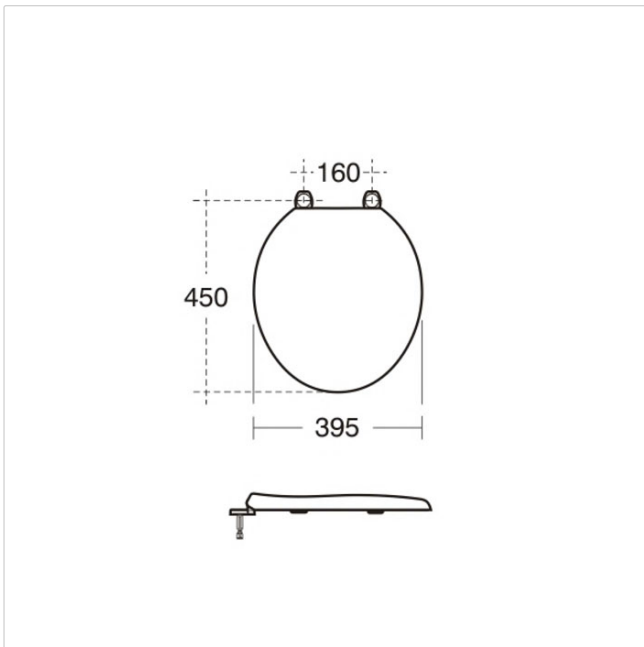

Gemini Seat & Cover

Illustrated

S4055 Gemini seat & cover

Configuration options

Material

High Impact Plastic

Weights

S4055 1.90KG

Colours

White (01)

Special Notes

Fixings allow adjustment between 15cm & 18cm nominal centres. Seat projection can be adjusted to suit the WC.

Frequently used applications

Factory	General Healthcare
Hotels	Office
Public Building	Pubs and Clubs
Residential	Retail
Social Housing	Sports and Leisure
Student Accommodation	