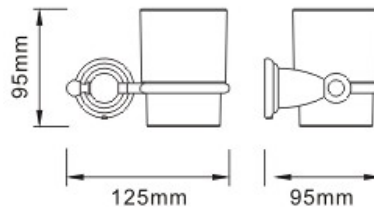

TECHNICAL DATA SHEET

BRISTAN

1901 Tumbler & Holder

Product Specification

Product Code: N2 HOLD C/ N2 HOLD G
Finish: Chrome/ Gold
Product Type: Traditional
Construction: Brass & Ceramic

Additional Information:

•Dimensions:

Height	95 mm
Width	125 mm
Depth	95 mm

•Chrome plated to BS EN 248

•Other accessories available from the 1901 range:

Towel Ring	N2 RING C (chrome) & N2 RING G (gold)
Towel Rail	N2 RAIL C (chrome) & N2 RAIL G (gold)
Toilet Roll Holder	N2 ROLL C (chrome) & N2 ROLL G (gold)
Glass Shelf	N2 SHELF C (chrome) & N2 SHELF G (gold)
Soap Dish	N2 DISH C (chrome) & N2 DISH G (gold)
Robe Hook	N2 HOOK C (chrome) & N2 HOOK G (gold)