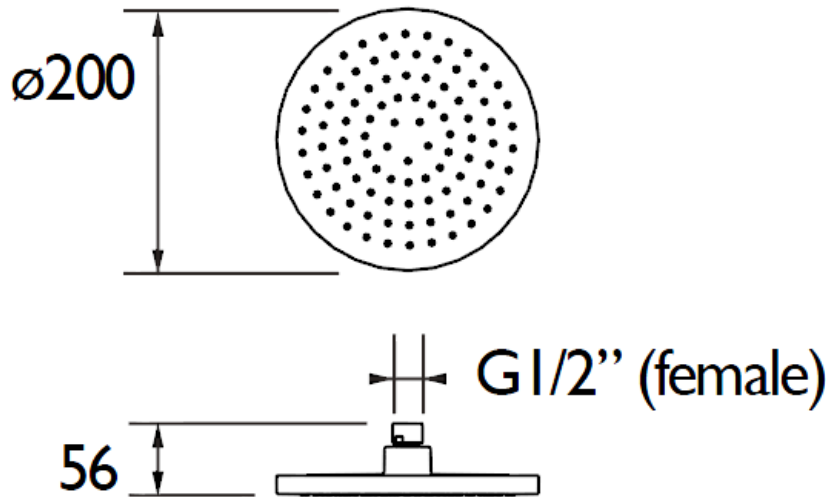

SHOWER ACCESSORIES

200mm Fixed Round Head Chrome Plated

Product Specification

Product Code:	FHC ABRD01 C
Finish:	Chrome
Product Type:	Contemporary
Supply:	Suitable for all plumbing systems
Inlet Connections:	1/2" BSP
Working Pressures:	Min 0.2bar, Max 8.0bar

Additional Information

- Comes complete with swivel joint.
- Rub clean nozzles makes this item easy to clean and maintain.
- Chrome plated to BS EN 248.
- Designed to be used in conjunction with Bristan shower arms and shower valves.