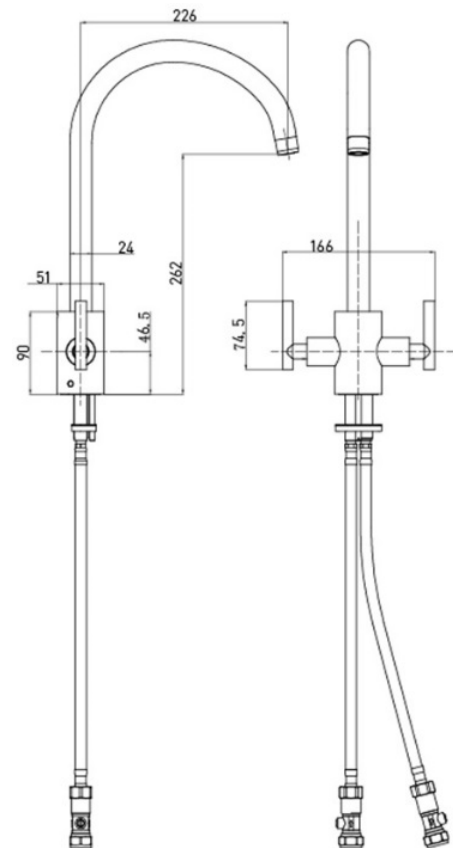

## TECHNICAL DATA SHEET

##### Product Specification

Product Code:	AR SNK EF C
Finish:	Chrome
Product Type:	Contemporary
Construction:	Body is of brass construction and is designed to conform to BS EN 200
Valve Type:	¼ Turn CD Valves
Supply:	Suitable for all plumbing systems Preferably Balanced
Inlet Connections:	½" BSP
Working Pressures:	Min 0.3bar, Max 5.0bar