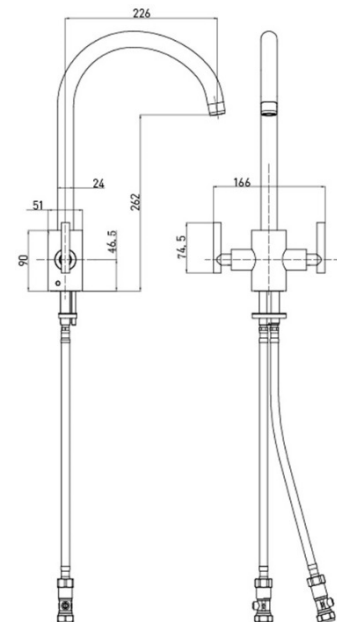

TECHNICAL DATA SHEET

ARTISAN

EasyFit Kitchen Sink Mixer

Product Specification

Product Codes & Finishes:	AR SNK EF C (Chrome) AR SNK EF BN (Brushed Nickel)
Product Type:	Contemporary
Construction:	Body is of brass construction and is designed to conform to BS EN 200
Valve Type:	¼ Turn CD Valves
Supply:	Suitable for all plumbing systems, preferably balanced
Inlet Connections:	½" BSP
Working Pressures:	Min 0.3bar, Max 5.0bar

Additional Information

- Unique patented technology.
- Designed with the installer in mind to ensure installation and future maintenance is made quick and easy.
- Supplied with flexible connecting pipes.
- Supplied with easy to use metal lever handle.
- Chrome plated to BS EN 248.