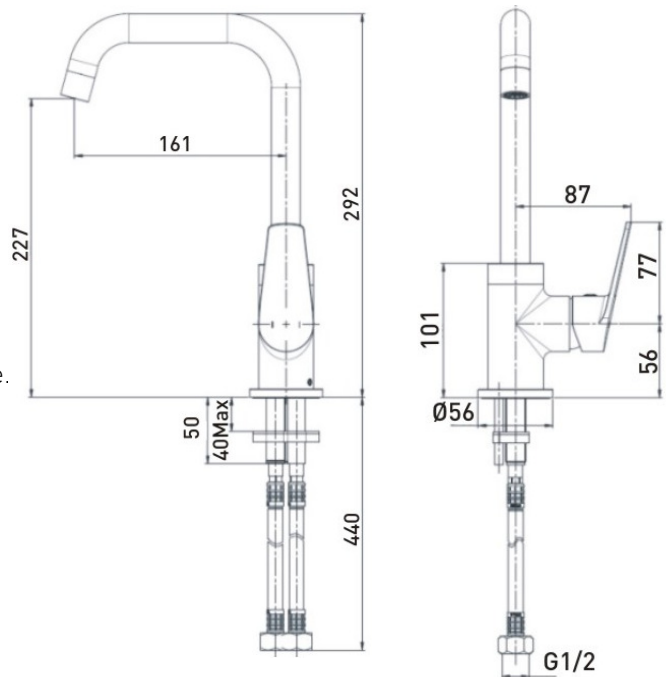

TECHNICAL DATA SHEET

BLUEBERRY SINK MIXER BLUEBERRY Easyfit Kitchen Sink Mixer Chrome Plated

Product Specification

Product Code:	BLB EFSNK C
Finish:	Chrome
Product Type:	Contemporary
Construction:	Body is of brass construction and is designed to conform to BS EN 200
Valve Type:	Ceramic Cartridge
Supply:	Suitable for all plumbing systems Preferably Balanced
Inlet Connections:	½" BSP
Working Pressures:	Min 0.5bar, Max 5.0bar

Additional Information

- Unique patented technology.
- Designed with the installer in mind to ensure installation and future maintenance is made quick and easy.
- Ceramic disc cartridge for added durability and ease of use.
- Supplied with flexible connecting pipes.
- Supplied with easy to use metal lever handle.
- Chrome plated to BS EN 248.