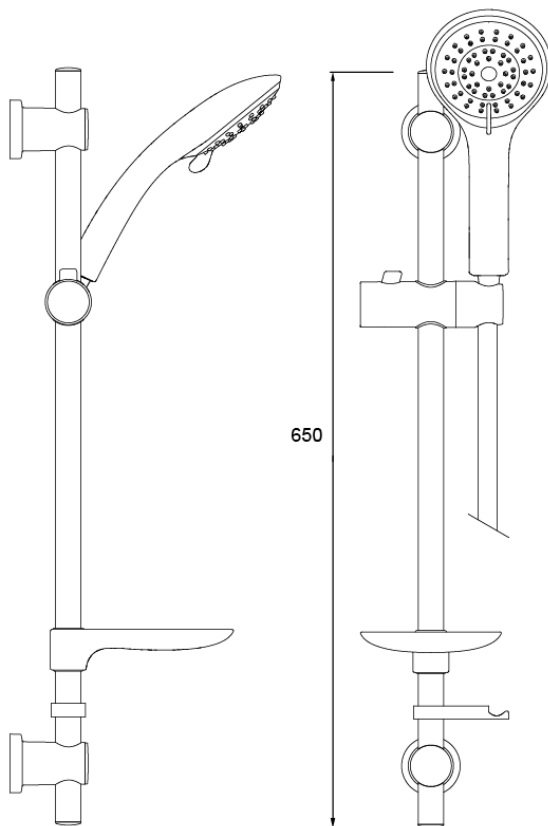

TECHNICAL DATASHEET

Cascade

Shower Kit with Adjustable Riser, Large Three Function Handset, Soap Dish & Hose

Product Specification

Product Code:	CAS KIT03 C
Finish:	Chrome
Supply:	Suitable for all plumbing systems
Pressure:	Min 0.2bar

Additional Information

- Shower Kit includes: - Riser Rail, Hose, Large Three Function Rub Clean Handset, Soap Dish and Hose Retainer.
- Chrome plated to BS EN 248.

Technical Advice: For further information please call 0844 7016273 or email customer@bristan.com