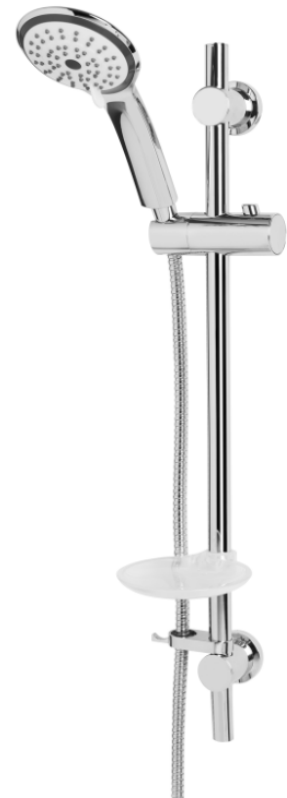

TECHNICAL DATASHEET

Cascade

Shower Kit with Adjustable Riser, Large Three Function Handset, Soap Dish & Hose

Product Specification

Product Code:	CAS KIT03 C
Finish:	Chrome
Supply:	Suitable for all plumbing systems
Pressure:	Min 0.2bar

Additional Information

- Shower Kit includes: - Riser Rail, Hose, Large Three Function Rub Clean Handset, Soap Dish and Hose Retainer.
- Chrome plated to BS EN 248.

Technical Advice: For further information please call 0844 7016273 or email customer@bristan.com