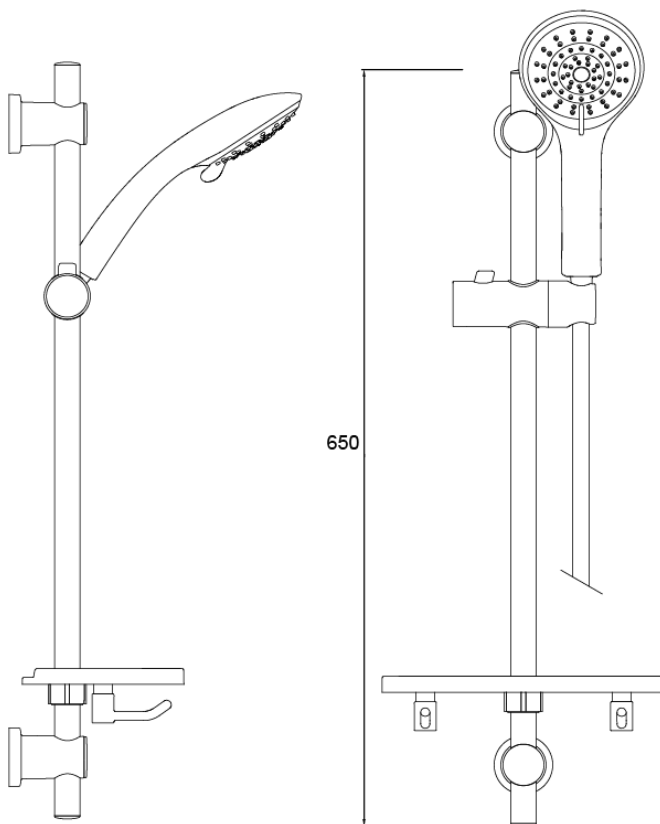

TECHNICAL DATASHEET

Cascade

Shower Kit with Adjustable Riser, Large Five Function Handset, Shelf & Hose

Product Specification

Product Code:	CAS KIT04 C
Finish:	Chrome
Supply:	Suitable for all plumbing systems
Pressure:	Min 0.2bar

Additional Information

- Shower Kit includes: - Riser Rail, Hose, Large Three Function Rub Clean Handset, Shelf and Hose Retainer.
- Chrome plated to BS EN 248.

Technical Advice: For further information please call 0844 7016273 or email customer care@bristan.com