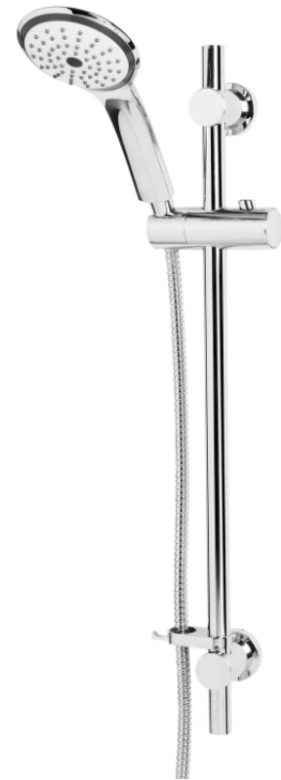

TECHNICAL DATASHEET

Cascade

Shower Kit with Adjustable Riser, Large Single Function Handset & Hose

Product Specification

Product Code:	CAS KIT02 C
Finish:	Chrome
Supply:	Suitable for all plumbing systems
Pressure:	Min 0.2bar

Additional Information

- Shower Kit includes: - Riser Rail, Hose, Large Single Function Rub Clean Handset and Hose Retainer.
- Chrome plated to BS EN 248.

Technical Advice: For further information please call 0844 7016273 or email customer care@bristan.com