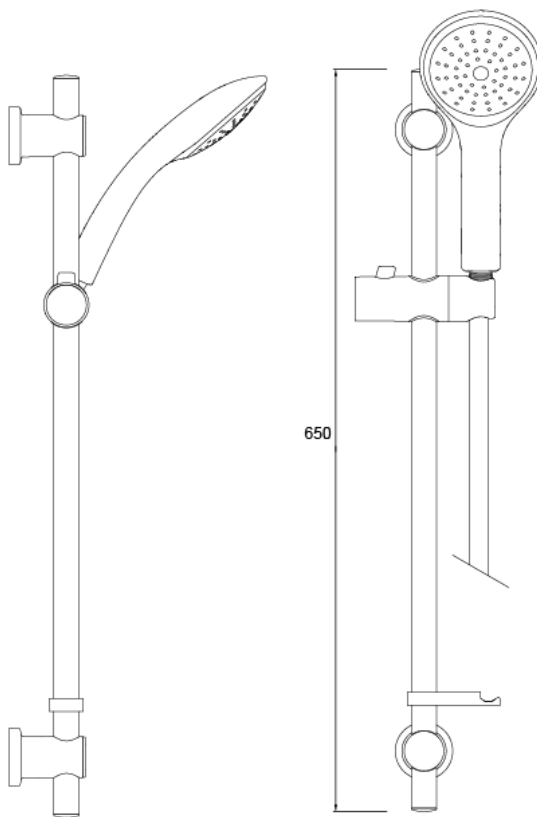

TECHNICAL DATASHEET

Cascade

Shower Kit with Adjustable Riser, Large Single Function Handset & Hose

Product Specification

Product Code:	CAS KIT02 C
Finish:	Chrome
Supply:	Suitable for all plumbing systems
Pressure:	Min 0.2bar

Additional Information

- Shower Kit includes: - Riser Rail, Hose, Large Single Function Rub Clean Handset and Hose Retainer.
- Chrome plated to BS EN 248.

Technical Advice: For further information please call 0844 7016273 or email customer care@bristan.com