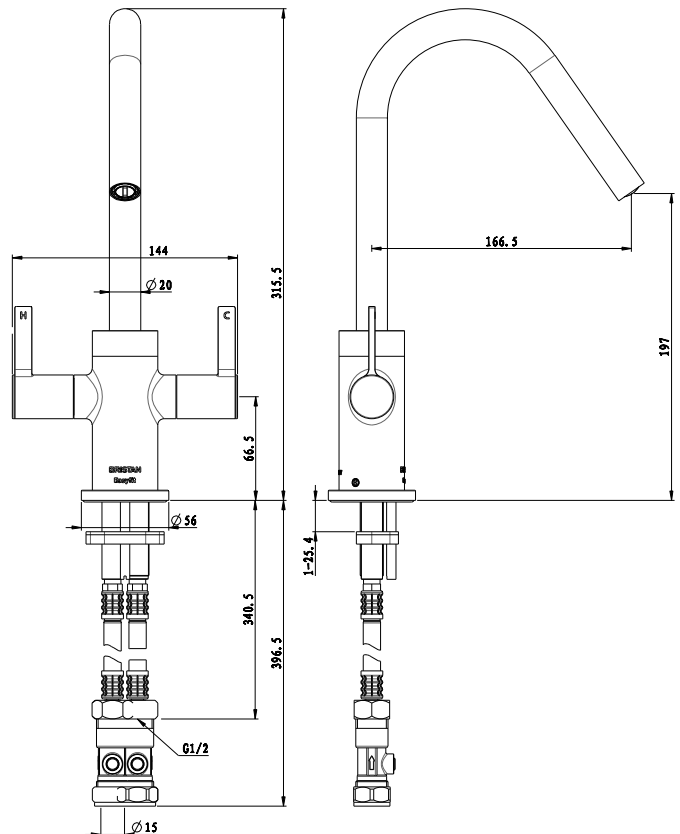

TECHNICAL DATA SHEET

CASHEW EASYFIT MONOBLOC SINK MIXER

Cashew Easyfit Monobloc Sink Mixer
Chrome Plated

Product Specification

Product Code:	CSH EFSNK C
Finish:	Chrome
Product Type:	Contemporary
Construction:	Body is of brass construction and is designed to conform to BS EN 200
Valve Type:	¼ Turn CD Valves
Supply:	Suitable for all plumbing systems
Inlet Connections:	½" BSP
Working Pressures:	Min 0.5bar, Max 5.0bar

Additional Information

- Unique patented technology.
- Designed with the installer in mind to ensure installation and future maintenance is made quick and easy.
- Supplied with flexible connecting pipes.
- Supplied with easy to use metal lever handle.
- Chrome plated to BS EN 248.