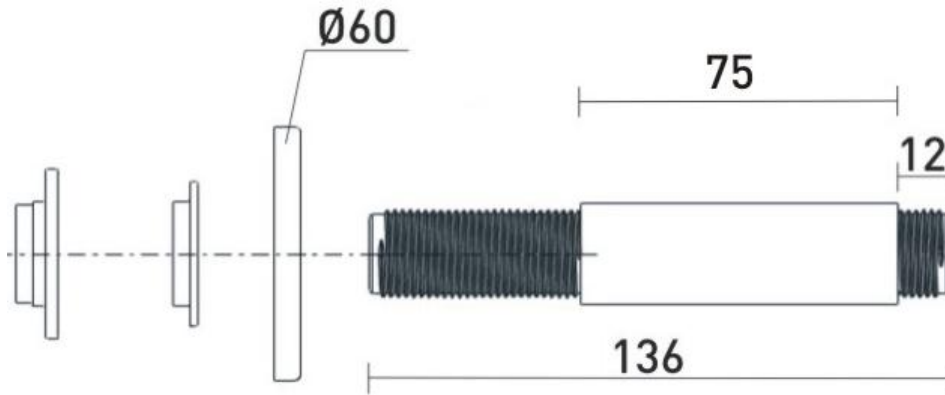

SHOWER ACCESSORIES

75mm Ceiling Fed Shower Arm Chrome Plated

Product Specification

Product Code:	ARM CFRD01 C
Finish:	Chrome
Product Type:	Contemporary
Supply:	Suitable for all plumbing systems
Inlet Connections:	½" BSP
Working Pressures:	Min 0.2bar, Max 8.0bar

Additional Information

- Supplied with metal backnut.
- Chrome plated to BS EN 248.
- Designed to be used in conjunction with Bristan shower heads/roses and shower valves.

Technical Advice: For further information please call 0844 7016273 or email customer@bristan.com