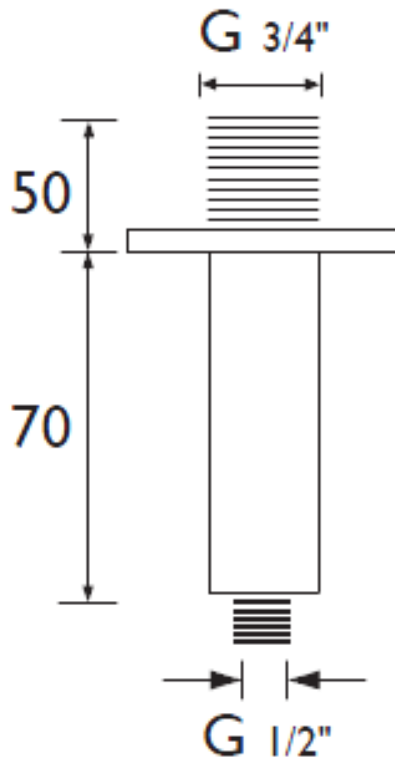

### 70mm Ceiling Fed Shower Arm Chrome Plated

#### Product Specification

Product Code:	ARM CFSQ01 C
Finish:	Chrome
Product Type:	Contemporary
Supply:	Suitable for all plumbing systems
Inlet Connections:	1/2" BSP
Working Pressures:	Min 0.2bar, Max 8.0bar

#### Additional Information

- Supplied with metal backnut.
- Chrome plated to BS EN 248.
- Designed to be used in conjunction with Bristan shower heads/roses and shower valves.

**Technical Advice:** For further information please call 0844 7016273 or email [customer@bristan.com](mailto:customer@bristan.com)