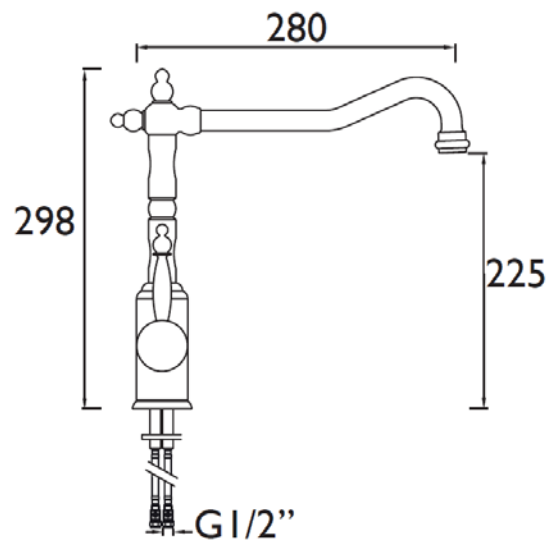

TECHNICAL DATA SHEET

BRISTAN

Colonial Sink Mixer Colonial Single Lever EasyFit Sink Mixer Chrome Plated

Product Specification

Product Code:	K SNKSL EF C
Finish:	Chrome
Product Type:	Traditional
Construction:	Body is of brass construction and is designed to conform to BS EN 200
Cartridge Type:	40mm Cartridge
Supply:	Suitable for all plumbing systems Preferably Balanced
Inlet:	M10 1/2" BSP Flexible Tails with Isolation Valves
Working Pressures:	Min 0.2bar, Max 5.0bar

Easyfit
FASTER. SMARTER.

Additional Information

- Unique patented technology.
- Designed with the installer in mind to ensure installation and future maintenance is made quick and easy.
- Supplied with flexible connecting pipes.
- Chrome plated to BS EN 248