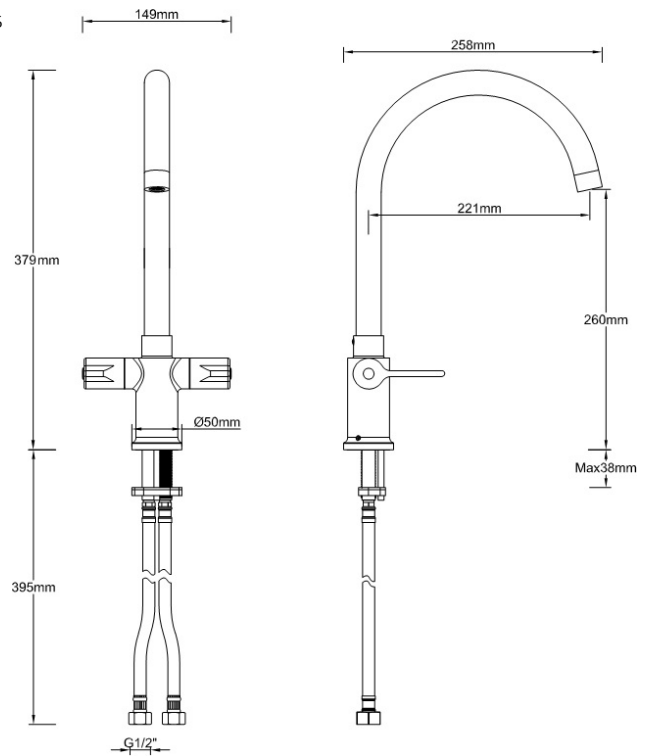

### DESIGN UTILITY LEVER EASYFIT SINK MIXER

##### Product Specification

<b>Product Code:</b>	DUL SNK EF C
<b>Finish:</b>	Chrome
<b>Product Type:</b>	Contemporary
<b>Construction:</b>	Body is of brass construction and is designed to conform to BS EN 200
<b>Valve Type:</b>	Ceramic Cartridge
<b>Supply:</b>	Suitable for all plumbing systems Preferably Balanced Pressures
<b>Inlet Connections:</b>	½" BSP
<b>Working Pressures:</b>	Min 0.5bar, Max 5.0bar