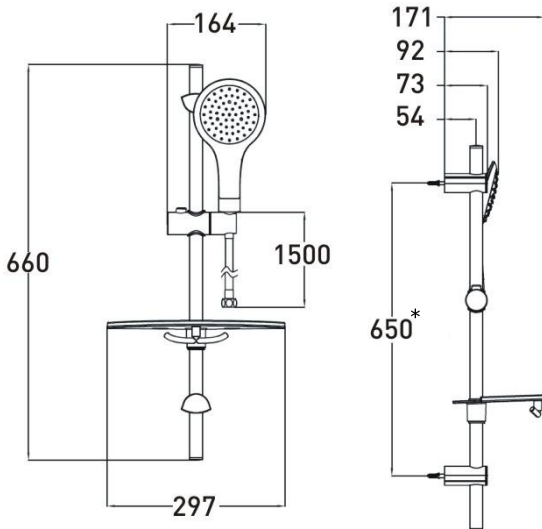

### Evo Shower Kit with Single Function Handset Chrome Plated

## Product Specification

Product Code:	EV KIT-EFB C
Finish:	Chrome
Product Type:	Contemporary
Supply:	Suitable for all plumbing systems

\* The riser rail wall brackets can be positioned as required. This allows any existing holes to be re-used or covered by the wall brackets. The brackets can also be adjusted to sit in the middle of tiles or within the tile joints.

## Additional Information

- Kit includes: Wall brackets & fixings, Riser rail, Handset holder, Soap dish, 1.5m easy clean hose & Single function handset.
- Supplied with an 8 litre per minute flow regulator, which when fitted to the handset will reduce water consumption and increase water efficiency.
- Flow Regulator accurate +/- 10%
- Chrome plated to BS EN 248.