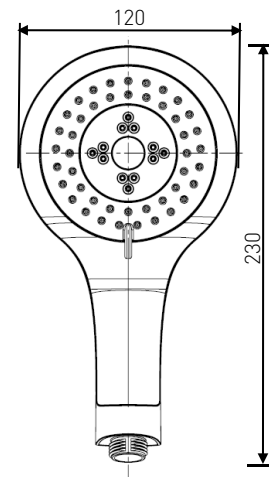

#### Product Specification

<b>Product Code:</b>	EVC HAND04 C, EVC HAND04 WC
<b>Finish:</b>	Chrome Plated
<b>Construction:</b>	ABS
<b>Product Type:</b>	Contemporary
<b>Supply:</b>	Suitable for all plumbing systems
<b>Working Pressure:</b>	0.2 bar – 5.0 bar
<b>Inlet Connections:</b>	G ½"

#### Additional Information

- 8 litre per minute flow regulator fitted to the handset to reduce water consumption and increase water efficiency.
- Flow regulator accurate to +/- 10%
- 3 Function settings; Massage, Rain and Combined
- Rub Clean Nozzles
- Chrome plated to BS EN 248.