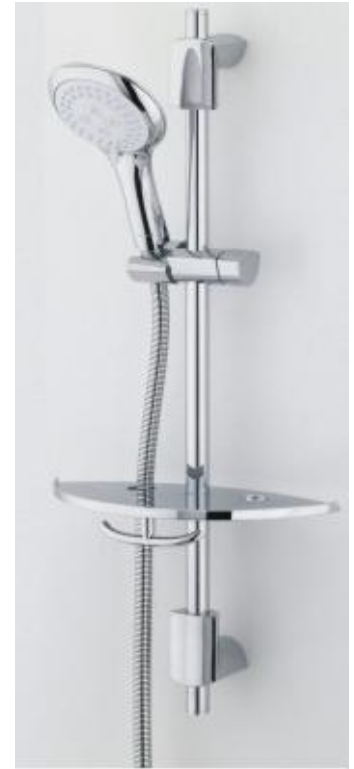

Evo Shower Kit

Evo Shower Kit With Large Multi Function Handset Chrome Plated

Product Specification

Product Code:	EVF KIT03 C
Finish:	Chrome
Product Type:	Contemporary
Supply:	Suitable for all plumbing systems

* The riser rail wall brackets can be positioned as required. This allows any existing holes to be re-used or covered by the wall brackets. The brackets can also be adjusted to sit in the middle of tiles or within the tile joints.

Additional Information

- Kit includes:
 - Wall brackets & fixings
 - Riser rail
 - Handset holder
 - Soap dish
 - 1.5m hose
 - Multi function handset.
 - 8 litre per minute flow regulator
- Chrome plated to BS EN 248.