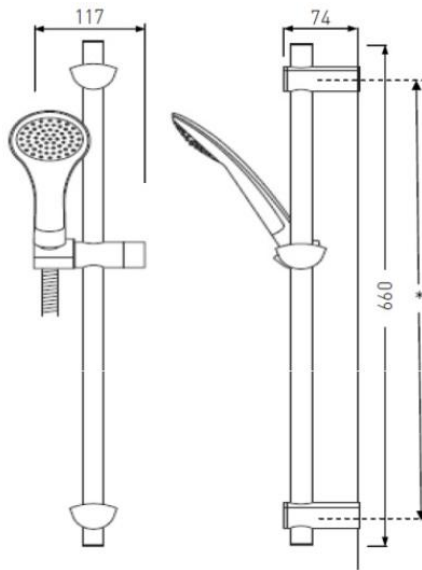

Evo Shower Kit

Evo Shower Kit With Large Multi Function Handset Chrome Plated

Product Specification

Product Code:	EVF KIT03 C
Finish:	Chrome
Product Type:	Contemporary
Supply:	Suitable for all plumbing systems

* The riser rail wall brackets can be positioned as required. This allows any existing holes to be re-used or covered by the wall brackets. The brackets can also be adjusted to sit in the middle of tiles or within the tile joints.

Additional Information

- Kit includes:
 - Wall brackets & fixings
 - Riser rail
 - Handset holder
 - Soap dish
 - 1.5m hose
 - Multi function handset.
 - 8 litre per minute flow regulator
- Chrome plated to BS EN 248.