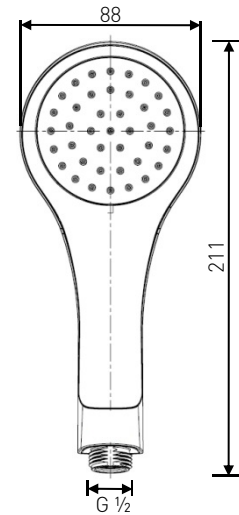

#### Product Specification

<b>Product Code:</b>	EVC HAND01 C
<b>Finish:</b>	Chrome Plated
<b>Construction:</b>	ABS
<b>Product Type:</b>	Contemporary
<b>Supply:</b>	Suitable for all plumbing systems
<b>Working Pressure:</b>	0.1 bar – 5.0 bar
<b>Inlet Connections:</b>	G ½"

#### Additional Information

- 8 litre per minute flow regulator fitted to reduce water consumption and increase water efficiency.
- Flow regulator accurate +/- 10%
- Rub Clean Nozzles
- Chrome plated to BS EN 248.