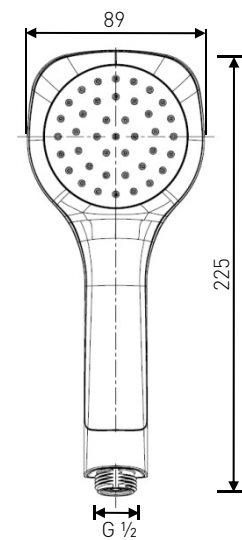

TECHNICAL DATA SHEET

Evo Handset

Evo Single Function Rub Clean Handset

Product Specification

Product Code:	EVC HAND05 C
Finish:	Chrome Plated
Construction:	ABS
Product Type:	Contemporary
Supply:	Suitable for all plumbing systems
Working Pressure:	0.1 bar – 5.0 bar
Inlet Connections:	G ½"

Additional Information

- 8 litre per minute flow regulator fitted to the handset to reduce water consumption and increase water efficiency.
- Flow regulator accurate to +/- 10%
- Single Function
- Rub Clean Nozzles
- Chrome plated to BS EN 248.