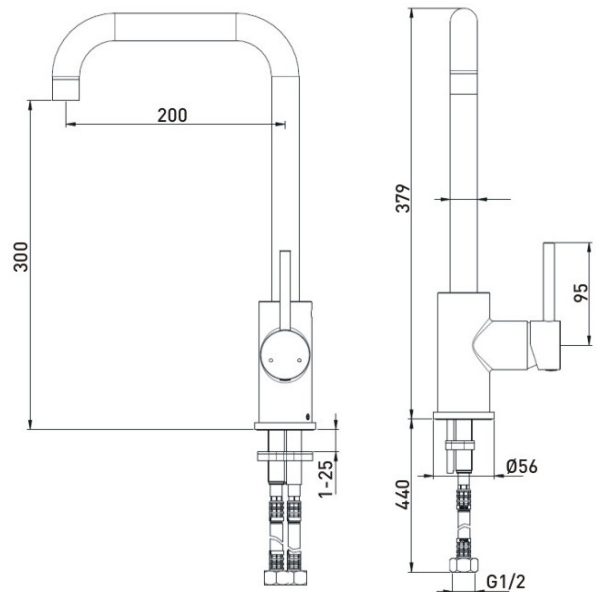

Additional Information

- Unique patented technology.
- Designed with the installer in mind to ensure installation and future maintenance is made quick and easy.
- Ceramic disc cartridge for added durability and ease of use.
- Supplied with flexible connecting pipes.
- Supplied with easy to use metal lever handle.
- Chrome plated to BS EN 248.