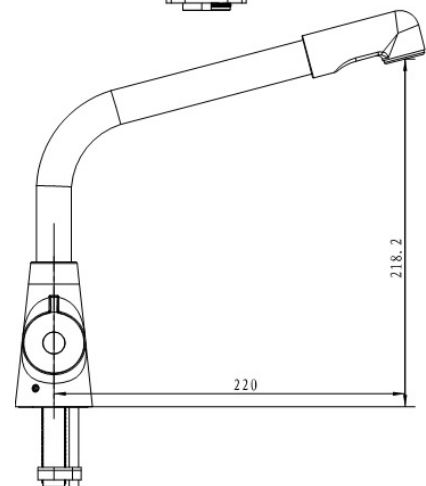

TECHNICAL DATA SHEET

MANHATTAN SINK MIXER

Monza Easyfit Kitchen Sink Mixer Beige, Chrome Plated, Mocca, White

Product Specification

| | |
|--------------------|---|
| Product Code/s: | MH SNK EF BGE MH SNK EF C MH SNK EF MOC MH SNK EF WHT |
| Finish: | Chrome |
| Product Type: | Contemporary |
| Construction: | Body is of brass construction and is designed to conform to BS EN 200 |
| Valve Type: | ¼ Turn CD Valves |
| Supply: | Suitable for all plumbing systems |
| Inlet Connections: | ½" BSP |
| Working Pressures: | Min 0.2bar, Max 5.0bar |

Additional Information

- Unique patented technology.
- Designed with the installer in mind to ensure installation and future maintenance is made quick and easy.
- Supplied with flexible connecting pipes.
- Supplied with easy to use metal lever handle.
- Chrome plated to BS EN 248.