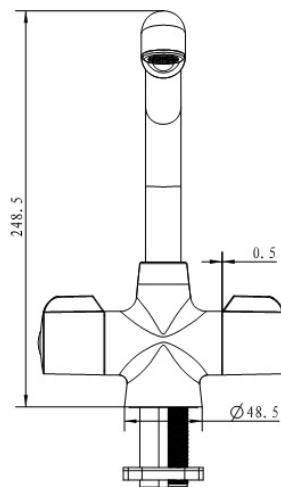

TECHNICAL DATA SHEET

MANHATTAN SINK MIXER

Monza Easyfit Kitchen Sink Mixer Beige, Chrome Plated, Mocca, White

Product Specification

| | |
|--------------------|---|
| Product Code/s: | MH SNK EF BGE MH SNK EF C MH SNK EF MOC MH SNK EF WHT |
| Finish: | Chrome |
| Product Type: | Contemporary |
| Construction: | Body is of brass construction and is designed to conform to BS EN 200 |
| Valve Type: | ¼ Turn CD Valves |
| Supply: | Suitable for all plumbing systems |
| Inlet Connections: | ½" BSP |
| Working Pressures: | Min 0.2bar, Max 5.0bar |