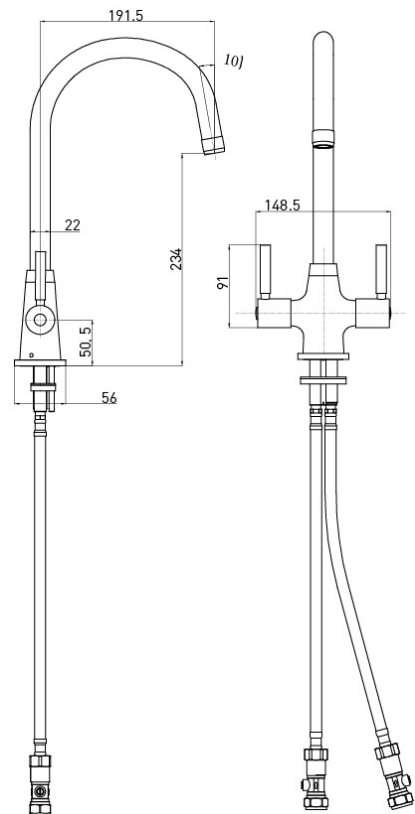

Additional Information

- Unique patented technology.
- Designed with the installer in mind to ensure installation and future maintenance is made quick and easy.
- Ceramic disc cartridge for added durability and ease of use.
- Supplied with flexible connecting pipes.
- Supplied with easy to use metal lever handle.
- Chrome plated to BS EN 248.