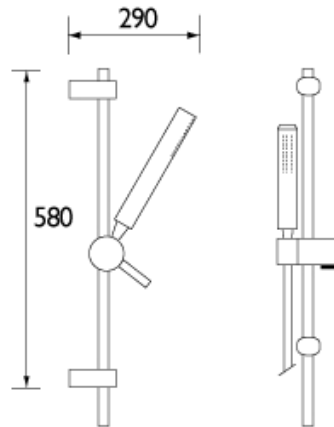

TECHNICAL DATASHEET

SHOWER KIT

ADJUSTABLE RISER WITH SINGLE FUNCTION RUB CLEAN HANDSET

Product Specification

Product Code:	KIT2 C
Finish:	Chrome
Supply:	Suitable for all plumbing systems
Water Pressure:	Min. 0.1 bar, Max. 8.0 bar

© Bristan Group 2009

Additional Information

- Product consists of riser rail, 1.5m hose, single function rub clean handset and hose retainer.
- Chrome plated to BS EN 248.

Technical Advice: For further information please call 0844 7016273 or email customer@bristan.com

Guarantee: 5 years covering manufacturing faults

Compliance/Approvals

Flow Rates (litres per minute, handset and hose only)

System Pressure	0.2bar	0.5bar	1bar	2bar	3bar	5bar
KIT2 C	2.3	3.8	5.4	7.8	9.5	12.3