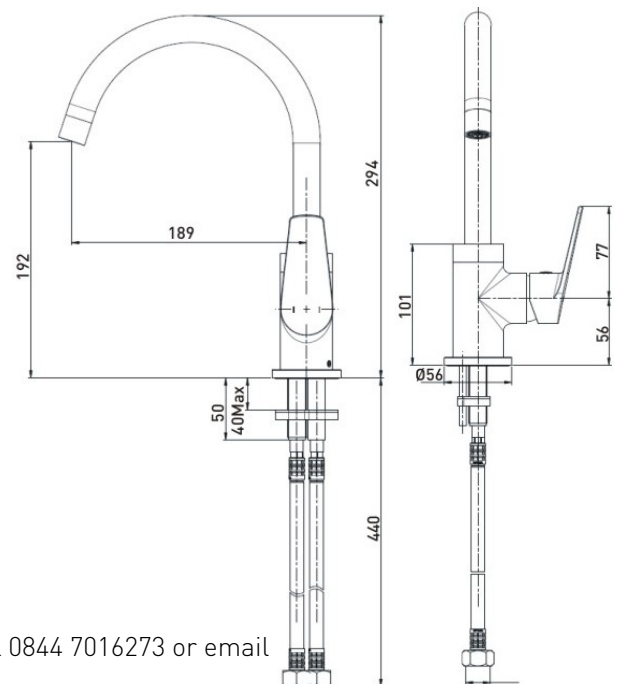

Additional Information

- Unique patented technology.
- Designed with the installer in mind to ensure installation and future maintenance is made quick and easy.
- Ceramic disc cartridge for added durability and ease of use.
- Supplied with flexible connecting pipes.
- Supplied with easy to use metal lever handle.
- Chrome plated to BS EN 248.