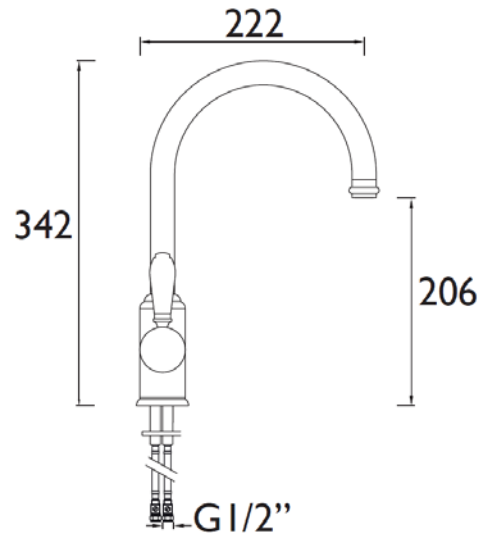

TECHNICAL DATA SHEET

BRISTAN

Renaissance Sink Mixer Renaissance Single Lever EasyFit Sink Mixer Chrome Plated

Product Specification

Product Code:	RS SNKSL EF C
Finish:	Chrome
Product Type:	Traditional
Construction:	Body is of brass construction and is designed to conform to BS EN 200
Cartridge Type:	40mm Cartridge
Supply:	Suitable for all plumbing systems Preferably Balanced
Inlet:	M10 1/2" BSP Flexible Tails with Isolation Valves
Working Pressures:	Min 0.4bar, Max 5.0bar

Easyfit
FASTER. SMARTER.

Additional Information

- Unique patented technology.
- Designed with the installer in mind to ensure installation and future maintenance is made quick and easy.
- Supplied with flexible connecting pipes.
- Chrome plated to BS EN 248