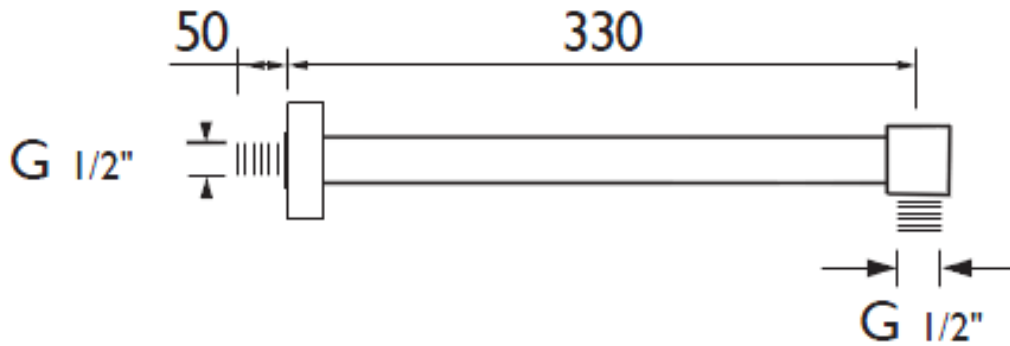

SHOWER ACCESSORIES

Fixed Shower Arm Chrome Plated

Product Specification

Product Code:	ARM WASQ01 C
Finish:	Chrome
Product Type:	Contemporary
Supply:	Suitable for all plumbing systems
Inlet Connections:	1/2" BSP
Working Pressures:	Min 0.2bar, Max 8.0bar

Additional Information

- Supplied with metal backnut.
- Chrome plated to BS EN 248.
- Designed to be used in conjunction with Bristan shower heads/roses and shower valves.

Technical Advice: For further information please call 0844 7016273 or email customer@bristan.com