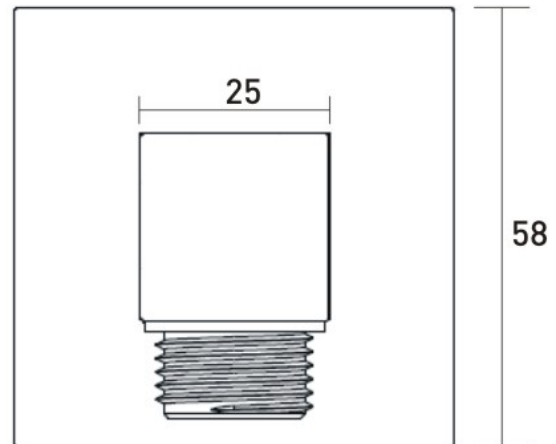

SHOWER ACCESSORIES

Square Wall Outlet Chrome Plated

Product Specification

Product Code:	ARM WOSQ01 C
Finish:	Chrome
Product Type:	Contemporary
Supply:	Suitable for all plumbing systems
Inlet Connections:	1/2" BSP
Working Pressures:	Min 0.2bar, Max 8.0bar

Additional Information

- Supplied with metal backnut.
- Chrome plated to BS EN 248.
- Designed to be used in conjunction with Bristan shower kits and shower valves.

Technical Advice: For further information please call 0844 7016273 or email customer@bristan.com