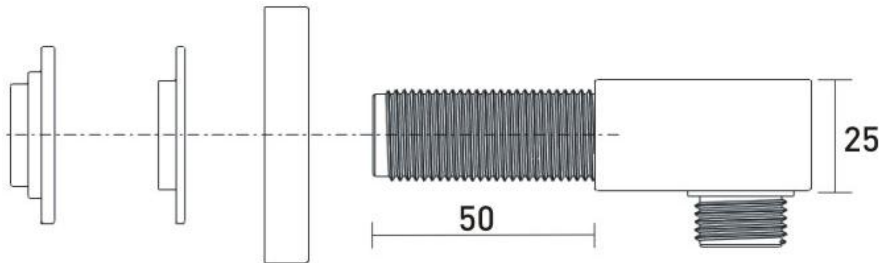

SHOWER ACCESSORIES

Square Wall Outlet Chrome Plated

Product Specification

Product Code:	ARM WOSQ01 C
Finish:	Chrome
Product Type:	Contemporary
Supply:	Suitable for all plumbing systems
Inlet Connections:	1/2" BSP
Working Pressures:	Min 0.2bar, Max 8.0bar

Additional Information

- Supplied with metal backnut.
- Chrome plated to BS EN 248.
- Designed to be used in conjunction with Bristan shower kits and shower valves.

Technical Advice: For further information please call 0844 7016273 or email customer@bristan.com