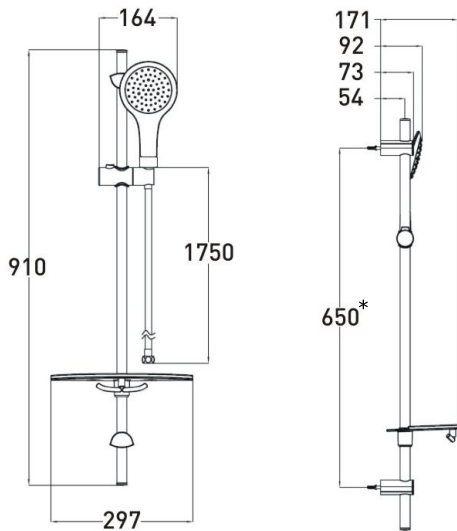

### Evo Shower Kit with Single Function Handset Chrome Plated

## Product Specification

Product Code:	EV KIT-EEFB C
Finish:	Chrome
Product Type:	Contemporary
Supply:	Suitable for all plumbing systems

\* The riser rail wall brackets can be positioned as required. This allows any existing holes to be re-used or covered by the wall brackets. The brackets can also be adjusted to sit in the middle of tiles or within the tile joints.

## Additional Information

- Kit includes: Wall brackets & fixings, Riser rail, Handset holder, Soap dish, 1.75m easy clean hose & Single function handset.
- Supplied with an 8 litre per minute flow regulator, which when fitted to the handset will reduce water consumption and increase water efficiency.
- Flow Regulator accurate +/- 10%
- Chrome plated to BS EN 248.