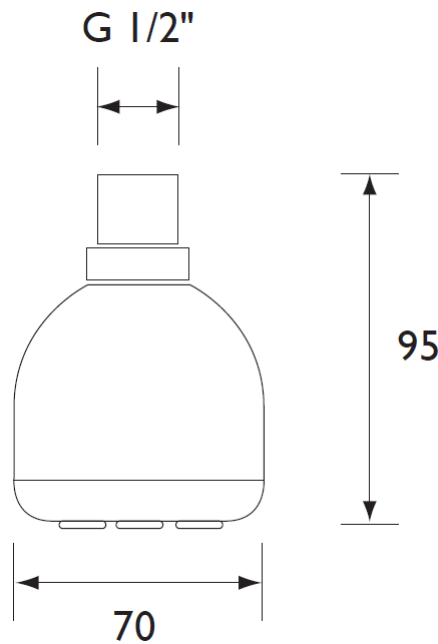

TECHNICAL DATA SHEET

BRISTAN

SHOWER ACCESSORIES

Single Function Fixed Head Chrome Plated

Product Specification

Product Code:	FHC CTRD01 C
Finish:	Chrome
Product Type:	Contemporary
Construction:	Body is of brass construction and is designed to conform to BS EN 200
Valve Type:	¼ Turn ½" ceramic disc valves
Supply:	Suitable for all plumbing systems
Inlet Connections:	½" BSP
Working Pressures:	Min 0.2bar, Max 8.0bar

Additional Information

- Comes complete with swivel joint, allowing adjustment for varied heights.
- Rub clean nozzles
- Chrome plated to BS EN 248.
- Designed to be used in conjunction with Bristan shower arms and shower valves.