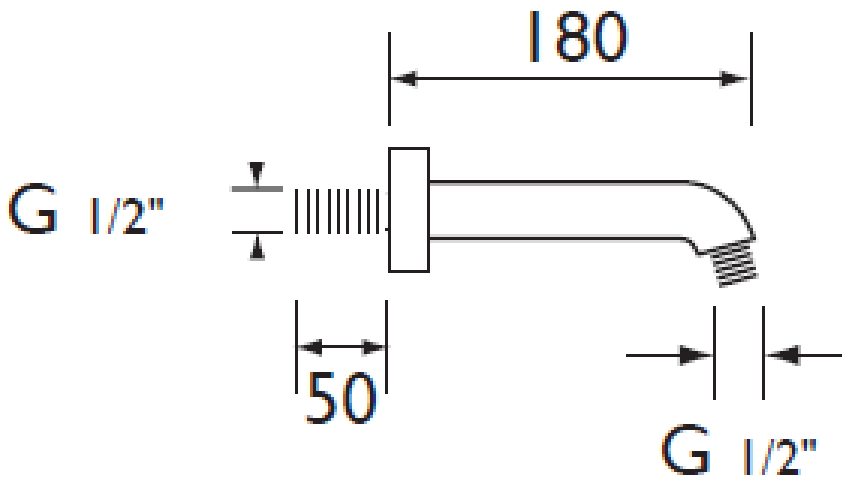

SHOWER ACCESSORIES

Fixed Shower Arm Chrome Plated

Product Specification

Product Code:	ARM CTRD01 C
Finish:	Chrome
Product Type:	Contemporary
Supply:	Suitable for all plumbing systems
Inlet Connections:	1/2" BSP
Working Pressures:	Min 0.2bar, Max 8.0bar

Additional Information

- Supplied with metal backnut.
- Chrome plated to BS EN 248.
- Designed to be used in conjunction with Bristan shower heads/roses and shower valves.

Technical Advice: For further information please call 0844 7016273 or email customercare@bristan.com