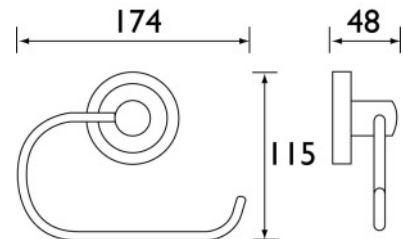

TECHNICAL DATASHEET

SOLO ACCESSORY TOILET ROLL HOLDER

Product Specification

Product Code: SO ROLL C
Finish: Chrome
Product Type: Contemporary
Construction: Brass

Additional Information

- Chrome plated to BS EN 248
- Other accessories available from Solo range below:

Toilet Roll Holder	(SO RING C)	Single Toilet Roll Holder	(SO TOIL C)
Glass Soap Dish	(SO DISH C)	Towel Rail	(SO RAIL C)
Free-standing Toilet Brush	(SO BRU C)	Wall Mounted Frosted Glass Soap Dispenser	(SO SOAP C)
Over Door Hanger	(SO HANG2 C)	Clothes Line	(SO LINE C)
Glass Shelf	(SO SHELF C)	Glass Tumbler & Holder	(SO HOLD C)
Extending Shaving Mirror	(SO EXTMR C)	Reversible Wall Mounted Mirror	(SO WMMR C)
Double Toilet Roll Holder	(SO DROLL C)	Wall Mounted Arch Mirror	(SO MR C)
Recessed Tissue Box	(SO TISSUE C)	Basin Ring	(SO BRING1 C)
Three Tier Towel Shelf	(SO 3TSHELF C)	Waste Bin	(SO WASTE C)
Cranked 14" Grab Bar	(SO 14GB C)	12" Grab Bar	(SO 12GB C)
16" Grab Bar	(SO 16GB C)	Robe Hook	(SO HOOK C)
Pedal Waste Bin	(SO BIN C)	Towel Stack	(SO TSTACK1 C)
Towel Stacker	(SO TSTACK2 C)	Free-standing Mirror	(SO FSMR C)
Over Door Hanger	(SO HANG1 C)		