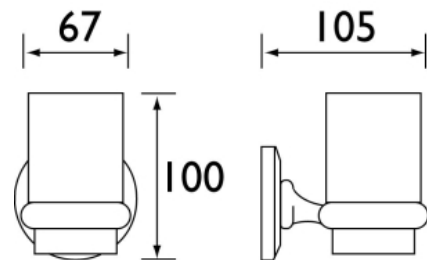

TECHNICAL DATASHEET

SOLO ACCESSORY GLASS TUMBLER & HOLDER

Product Specification

Product Code: SO HOLD C
Finish: Chrome
Product Type: Contemporary
Construction: Brass

Additional Information

- Chrome plated to BS EN 248
- Other accessories available from Solo range below:

Toilet Roll Holder	(SO ROLL C)	Single Toilet Roll Holder	(SO TOIL C)
Glass Soap Dish	(SO DISH C)	Towel Ring	(SO RING C)
Free-standing Toilet Brush	(SO BRU C)	Wall Mounted Frosted Glass Soap Dispenser	(SO SOAP C)
Over Door Hanger	(SO HANG2 C)	Towel Rail	(SO RAIL C)
Glass Shelf	(SO SHELF C)	Robe Hook	(SO HOOK C)
Extending Shaving Mirror	(SO EXTMR C)	Reversible Wall Mounted Mirror	(SO WMMR C)
Double Toilet Roll Holder	(SO DROLL C)	Wall Mounted Arch Mirror	(SO MR C)
Recessed Tissue Box	(SO TISSUE C)	Basin Ring	(SO BRING1 C)
Three Tier Towel Shelf	(SO 3TSHELF C)	Waste Bin	(SO WASTE C)
Cranked 14" Grab Bar	(SO 14GB C)	12" Grab Bar	(SO 12GB C)
16" Grab Bar	(SO 16GB C)	Clothes Line	(SO LINE C)
Pedal Waste Bin	(SO BIN C)	Towel Stacker	(SO TSTACK1 C)
Towel Stacker	(SO TSTACK2 C)	Free-standing Mirror	(SO FSMR C)
Over Door Hanger	(SO HANG1 C)		