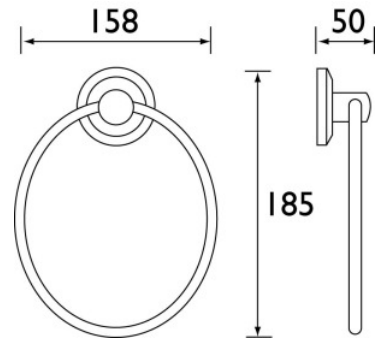

### Product Specification

**Product Code:** SO RING C  
**Finish:** Chrome  
**Product Type:** Contemporary  
**Construction:** Brass

### Additional Information

- Chrome plated to BS EN 248
- Other accessories available from Solo range below:

Toilet Roll Holder	(SO ROLL C)	Single Toilet Roll Holder	(SO TOIL C)
Glass Soap Dish	(SO DISH C)	Towel Rail	(SO RAIL C)
Free-standing Toilet Brush	(SO BRU C)	Wall Mounted Frosted Glass Soap Dispenser	(SO SOAP C)
Over Door Hanger	(SO HANG2 C)	Clothes Line	(SO LINE C)
Glass Shelf	(SO SHELF C)	Glass Tumbler & Holder	(SO HOLD C)
Extending Shaving Mirror	(SO EXTMR C)	Reversible Wall Mounted Mirror	(SO WMMR C)
Double Toilet Roll Holder	(SO DROLL C)	Wall Mounted Arch Mirror	(SO MR C)
Recessed Tissue Box	(SO TISSUE C)	Basin Ring	(SO BRING1 C)
Three Tier Towel Shelf	(SO 3TSHELF C)	Waste Bin	(SO WASTE C)
Cranked 14" Grab Bar	(SO 14GB C)	12" Grab Bar	(SO 12GB C)
16" Grab Bar	(SO 16GB C)	Robe Hook	(SO HOOK C)
Pedal Waste Bin	(SO BIN C)	Towel Stacker	(SO TSTACK1 C)
Towel Stacker	(SO TSTACK2 C)	Free-standing Mirror	(SO FSMR C)
Over Door Hanger	(SO HANG1 C)		