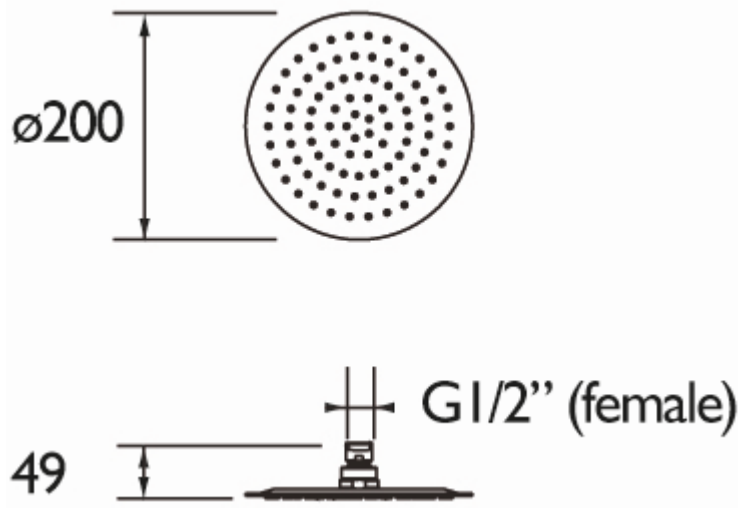

### 200mm Slimline Fixed Round Head Chrome Plated

#### Product Specification

|                    |                                   |
|--------------------|-----------------------------------|
| Product Code:      | FH SLRD01 C                       |
| Finish:            | Chrome                            |
| Product Type:      | Contemporary                      |
| Supply:            | Suitable for all plumbing systems |
| Inlet Connections: | ½" BSP                            |
| Working Pressures: | Min 0.2bar, Max 8.0bar            |

#### Additional Information

- Comes complete with swivel joint.
- Rub clean nozzles makes this item easy to clean and maintain.
- Chrome plated to BS EN 248.
- Designed to be used in conjunction with Bristan shower arms and shower valves.