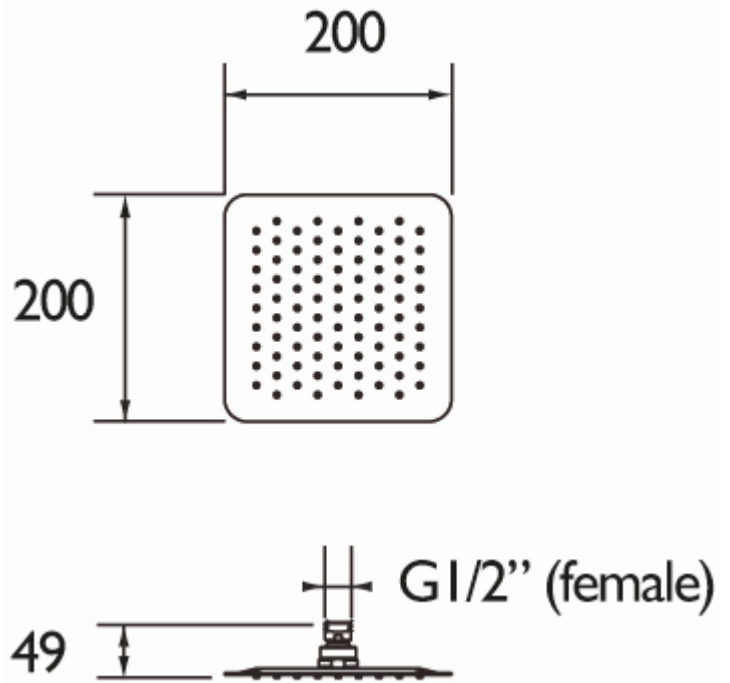

SHOWER ACCESSORIES

200mm Slimline Square Fixed Head Chrome Plated

Product Specification

Product Code:	FH SLSQ01 C
Finish:	Chrome
Product Type:	Contemporary
Supply:	Suitable for all plumbing systems
Inlet Connections:	1/2" BSP
Working Pressures:	Min 0.2bar, Max 8.0bar

Additional Information

- Comes complete with swivel joint.
- Chrome plated to BS EN 248.
- Rub clean nozzles makes this item easy to clean and maintain.
- Designed to be used in conjunction with Bristan shower arms and shower valves.