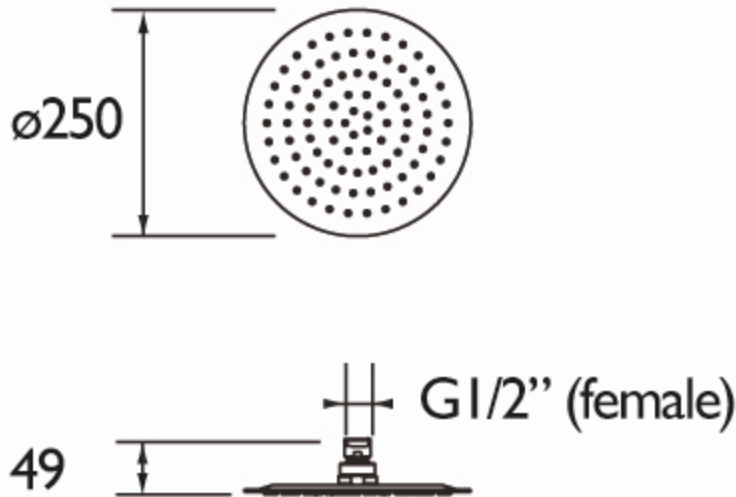

SHOWER ACCESSORIES

250mm Slimline Fixed Round Head Chrome Plated

Product Specification

Product Code:	FH SLRD02 C
Finish:	Chrome
Product Type:	Contemporary
Supply:	Suitable for all plumbing systems
Inlet Connections:	1/2" BSP
Working Pressures:	Min 0.2bar, Max 8.0bar

Additional Information

- Comes complete with swivel joint.
- Rub clean nozzles makes this item easy to clean and maintain.
- Chrome plated to BS EN 248.
- Designed to be used in conjunction with Bristan shower arms and shower valves.