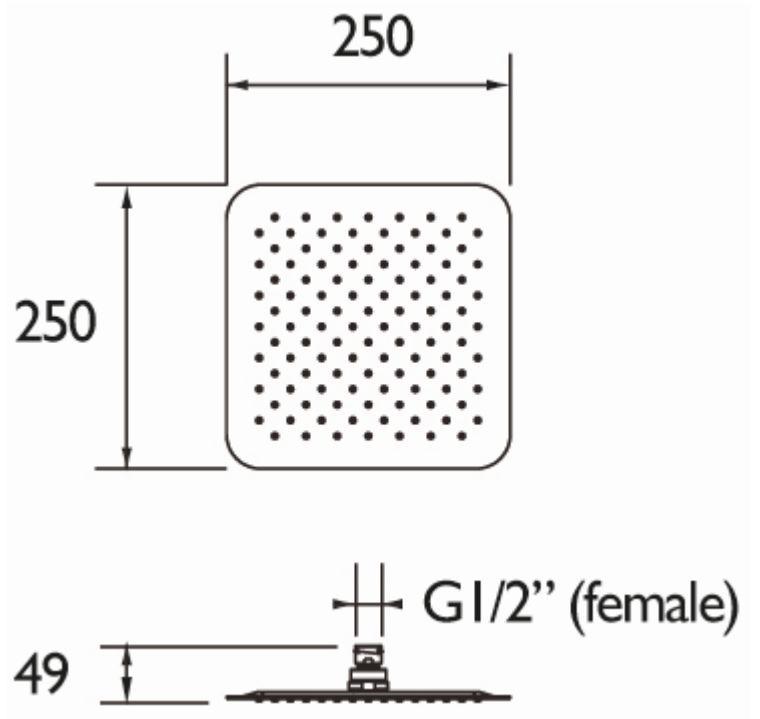

SHOWER ACCESSORIES

250mm Slimline Square Fixed Head Chrome Plated

Product Specification

Product Code:	FH SLSQ02 C
Finish:	Chrome
Product Type:	Contemporary
Supply:	Suitable for all plumbing systems
Inlet Connections:	1/2" BSP
Working Pressures:	Min 0.2bar, Max 8.0bar

Additional Information

- Comes complete with swivel joint.
- Chrome plated to BS EN 248.
- Rub clean nozzles makes this item easy to clean and maintain.
- Designed to be used in conjunction with Bristan shower arms and shower valves.