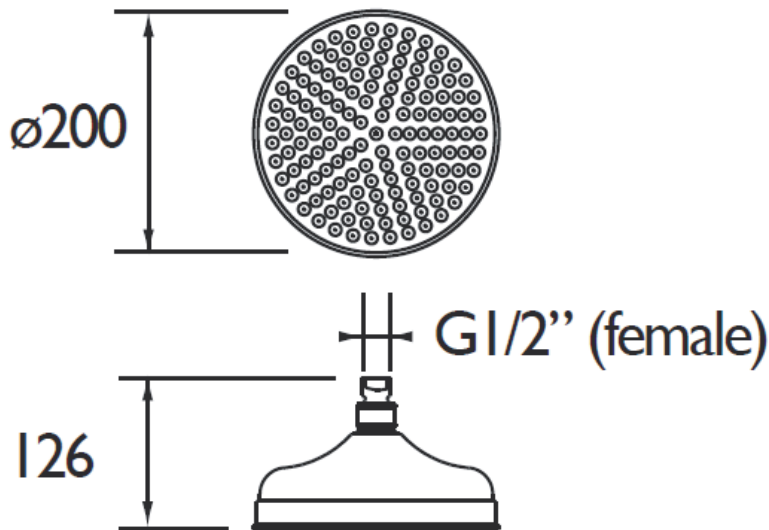

SHOWER ACCESSORIES

200mm Traditional Fixed Shower Rose Chrome Plated

Product Specification

Product Code:	FH TDRD02 C
Finish:	Chrome
Product Type:	Contemporary
Supply:	Suitable for all plumbing systems
Inlet Connections:	1/2" BSP
Working Pressures:	Min 0.2bar, Max 8.0bar

Additional Information

- Comes complete with swivel joint.
- Chrome plated to BS EN 248.
- Designed to be used in conjunction with Bristan shower arms and shower valves.

Technical Advice: For further information please call 0844 7016273 or email customer@bristan.com