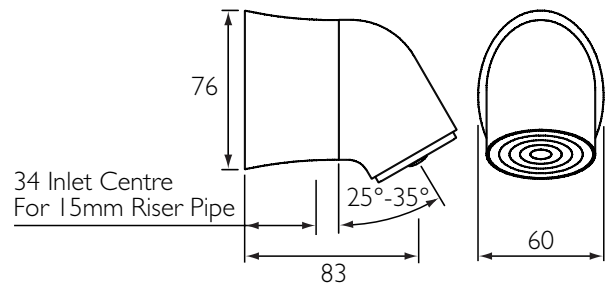

Product Code	Finish/Model Type
VR3000E	Chrome

Weblink
http://www.specifybristan.com/VR3000E

Vandal Resistant Adjustable Exposed Showerhead

Healthcare

Education

Sports & Leisure

- Curved design with tamper-proof fixings and anti-rotation system
- Interchangeable spray rings and adjustable spray angle 25° - 35°
- Robust construction
- Top or bottom inlet

WRAS

Recommended items: visit www.specifybristan.com

Exposed showers

Concealed showers

Timed flow controls

Pulse 8 automatic controls

Chrome riser bar

All measurements in mm (unless stated otherwise)
 Inlet connection 15mm
 Flow rate dependent on shower valve/mixing valve specified