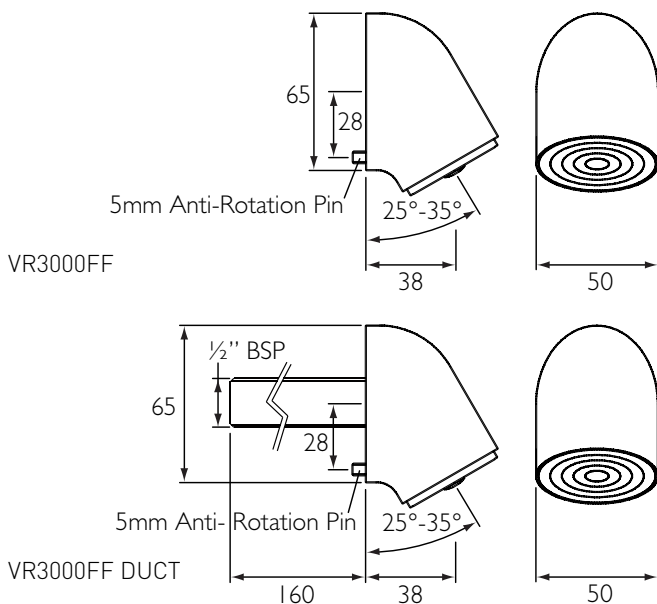

### Vandal Resistant Adjustable Fast Fit Showerhead

Product Code	Finish/Model Type
VR3000FF	Chrome
VR3000FF DUCT	Chrome

Weblink  
<http://www.specifybristan.com/VR3000FF>

- Easy to install, fast-fit external connections to minimise the risk of in-wall leaks
- Anti-grip curved design with tamper-proof fixings and anti-rotation system
- Interchangeable spray rings and adjustable spray angle 25° - 35°

#### VR3000FF DUCT

- Robust construction, for duct mounting in high risk areas
- Inlet tail can be cut to suit different cavity depths through wall thickness from 1 - 125mm

VR3000FF

VR3000FF DUCT

Recommended items: visit [www.specifybristan.com](http://www.specifybristan.com)

- Concealed showers
- Timed flow controls
- Pulse 8 automatic controls

All measurements in mm (unless stated otherwise)  
 Inlet connection 15mm  
 Flow rate dependent on shower valve/mixing valve specified