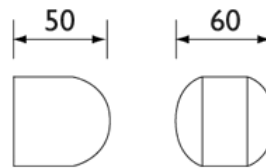

TECHNICAL DATASHEET

SHOWER ACCESSORIES WALL BRACKET

Product Specification

Product Code:	WB100 C, WB101 C
Finishes:	Chrome plated
Product Type:	Contemporary
Construction:	Plastic (ABS)

WB100 C

© Bristan Group 2009