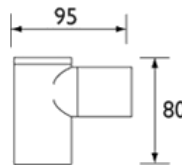

TECHNICAL DATASHEET

SHOWER ACCESSORIES WALL BRACKET

Product Specification

Product Code:	WB100 C, WB101 C
Finishes:	Chrome plated
Product Type:	Contemporary
Construction:	Plastic (ABS)

© Bristan Group 2009

WB101 C

Additional Information

- Supplied with fixing kit.
- Chrome plated to BS EN 248.

© Bristan Group 2009

Technical Advice: For further information please call 0844 7016273 or email customer@bristan.com

Guarantee: 5 years covering manufacturing faults.