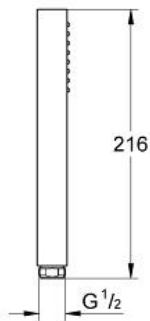

EUPHORIA CUBE+ STICK

Hand shower 1 spray

MODEL # 27884001

Pure Freude
an Wasser

GROHE

Product Description:
EUPHORIA CUBE+ STICK
Hand shower 1 spray

Standard Specification:

Normal spray
metal

GROHE DreamSpray perfect spray pattern

GROHE StarLight chrome finish

SpeedClean anti-limescale system

Inner WaterGuide for a longer life

Universal Mounting System. Fits all
standard shower hoses

min. recommended pressure 1 bar