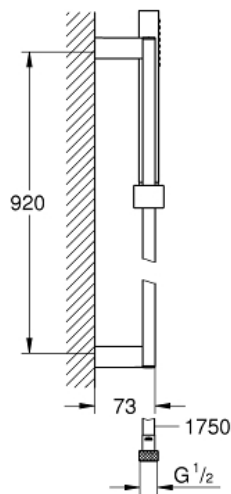

EUPHORIA CUBE+ STICK
Shower rail set 1 spray

MODEL # 27890000

Pure Freude
an Wasser

GROHE

Product Description:
EUPHORIA CUBE+ STICK
Shower rail set 1 spray

Standard Specification:

Consisting of:

hand shower, metal

shower rail 900 mm (27 841)

metal shower hose 1750 mm (28 025)

GROHE EcoJoy 9.5 l/min flow limiter

GROHE DreamSpray perfect spray pattern

GROHE StarLight chrome finish

SpeedClean anti-limescale system

Inner WaterGuide for a longer life