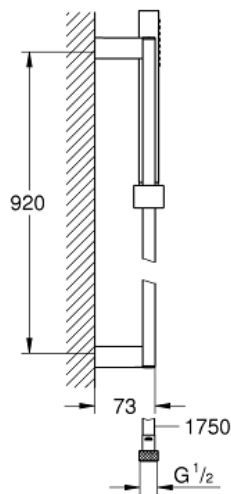

EUPHORIA CUBE STICK
Shower rail set 1 spray

MODEL # 27700000

Pure Freude
an Wasser

GROHE

Product Description:
EUPHORIA CUBE STICK
Shower rail set 1 spray

Standard Specification:
Hand shower (27 698 000)
shower rail 900 mm (27 841)
Silverflex shower hose 1750 mm (28 388 000)
GROHE DreamSpray perfect spray pattern
GROHE StarLight chrome finish
SpeedClean anti-limescale system
Inner WaterGuide for a longer life
Twistfree preventing the hose from twisting
min. recommended pressure 1 bar

Color:
□ 27700000 Chrome